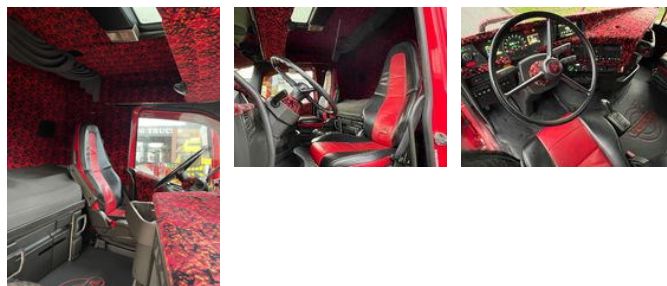

Volvo FH 500 SHOWTRUCK EURO 6

General features

Brand	Volvo
Model	FH
Subcategory	Cab over engine
Licence plate	95-BZL-7
Odometer reading	1.138.000km
Construction year	2013
Date of first registration	28-06-2013
Color	Gold
Condition	Used
General condition	Good
Fuel	Diesel
Emission class	Euro 6
Reference	FH 500 SHOWTRUCK

Characteristics

Empty weight	6.400kg
Load capacity	20.600kg
GWV	27.000kg
Length	653cm
Width	255cm
Cabin	Sleeper cabin

Serial number

YV2RG30CODB661106

Cylinder contents

12.777cc

Volvo FH 500 SHOWTRUCK EURO 6