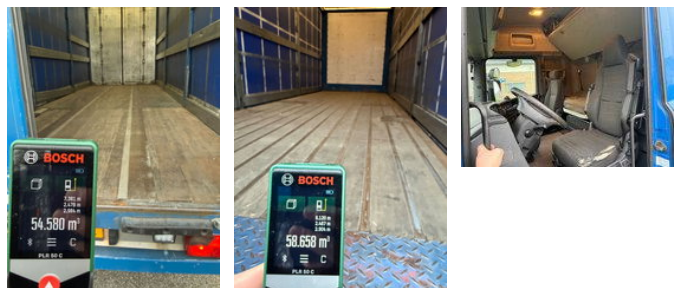

## Scania R410 2015 retarder 6x2 comby 112 M3

### General characteristics

Brand	Scania
Model	R410
Subcategory	Sliding curtain
License plate	09-BFX-7
Meter reading	991.000km
Year of construction	2015
Date of first registration	29-04-2015
Colour	Blue
Condition	Used
General state	Very good
Fuel	Diesel
Emission class	Euro 6
Reference	scania R 410 comby 2015

### Properties

Single weight	11.545kg
Load capacity	14.555kg
GVW	26.100kg
Length	1.052cm
Width	255cm
Cabin	Sleeping cabin

Serial number

YS2R6X20005382930

---

Cylinder capacity

12.742cc