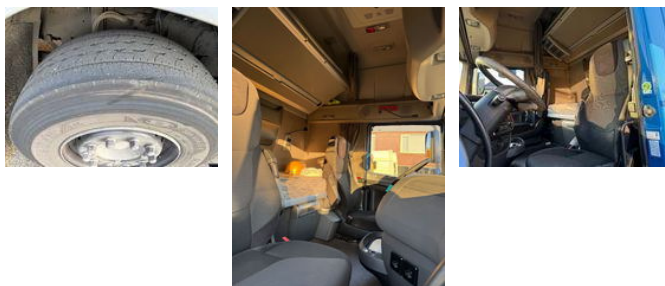

### Characteristics

Empty weight	8.166kg
Load capacity	12.334kg
GWV	20.500kg
Length	592cm
Width	255cm
Cabin	Sleeper cabin

Serial number

XLRTEH4300E991981

---

Cylinder contents

12.902cc

## Technical specifications

Number of axes	2
Axis configuration	4x2
Transmission	Automatic
Engine output	340kw