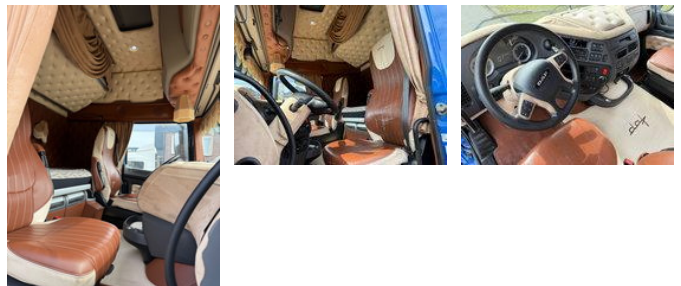

## DAF XF 460 showtruck 4-2017 SSC 460 XF

### General features

Brand	DAF
Model	XF 460
Subcategory	Cab over engine
Licence plate	50-BJH-9
Odometer reading	1.018.000km
Construction year	2017
Date of first registration	06-04-2017
Color	Blue
Condition	Used
General condition	Very good
Fuel	Diesel
Emission class	Euro 6
Reference	showtruck 460 XF 4-2017

### Characteristics

Empty weight	8.062kg
Load capacity	12.438kg
GVW	20.500kg
Length	592cm
Width	255cm
Cabin	Sleeper cabin

Serial number

XLRTEH4300G152629

---

Cylinder contents

12.902cc