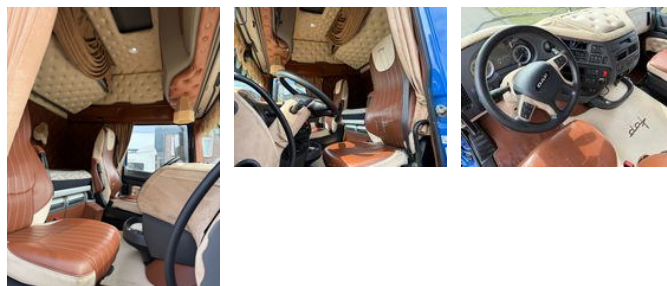

DAF XF 460 showtruck 4-2017 SSC 460 XF

General features

Brand	DAF
Model	XF 460
Subcategory	Cab over engine
Licence plate	50-BJH-9
Odometer reading	1.018.000km
Construction year	2017
Date of first registration	06-04-2017
Color	Blue
Condition	Used
General condition	Very good
Fuel	Diesel
Emission class	Euro 6
Reference	showtruck 460 XF 4-2017

Characteristics

Empty weight	8.062kg
Load capacity	12.438kg
GWV	20.500kg
Length	592cm
Width	255cm
Cabin	Sleeper cabin

Serial number

XLRTEH4300G152629

Cylinder contents

12.902cc

DAF XF 460 showtruck 4-2017 SSC 460 XF

Technical specifications

Number of axes	2
Axis configuration	4x2
Transmission	Automatic
Engine output	340kw

Accessories

- Anti-lock braking system
- Air conditioning
- Aluminium fuel tank
- Central locking
- Central lubrication
- Cruise control
- Roof spoiler
- Electrically operated windows
- Low-noise
- Toolbox
- Refrigerator
- Air horn
- Air suspension
- Fog lights
- Parabolic suspension
- PTO
- Radio/CD player
- Particulate filter
- Side skirts
- Sleeper cab
- Speed limiter
- Stability control
- Vehicle heater
- Heavy duty engine brake
- Spotlights
- Visor
-
- Electrically adjustable door mirrors
-
-
-